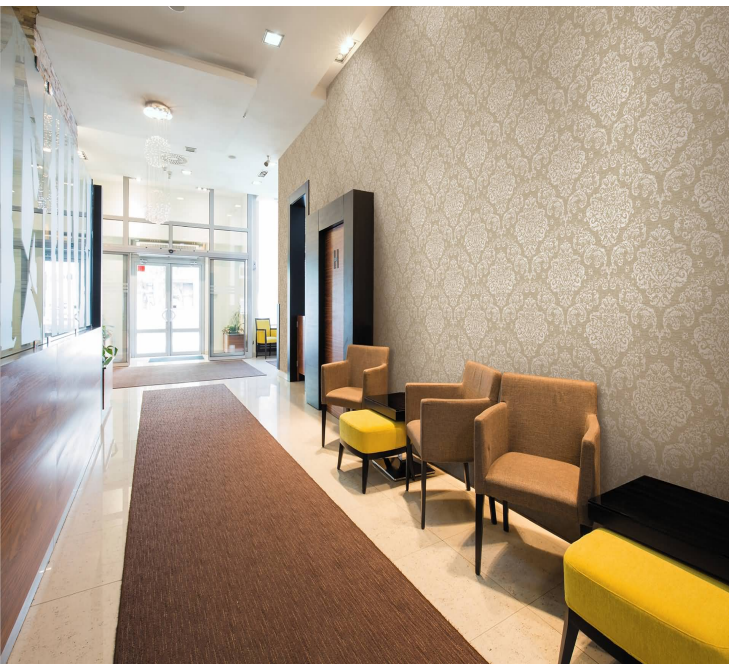

TECHNICAL DATA SHEET

Tempus wallcoverings are characterised by a contemporary yet timeless series of classic damasks, intricate geometrics, delicate blossoms and luxurious and silky stripes, in an array of colours and with a vast choice of co-ordinating textured plains. An extensive list of possibilities create the aspired look in any environment from an impactful feature wall to an all over luxurious feel, and from bold to pastel and serene colours. Co-ordinate this wallcovering with our elegant plain wallcoverings. *THIS IS A BIOMASTER PRODUCT.

Product Details

Design:	Crest
SKU:	11094
Colour Description:	Taupe
Width:	130 cm
Length:	30 m
Sold By:	per linear metre
Construction Type:	Fabric backed Vinyl
Backer:	Non woven Polyester
Weight:	410gsm Type I (18oz)
Fire rating:	Euro Class B-s2,d0 Other Fire Certifications available include Russian GOST, Australian AS 5637.1, Chinese 8624