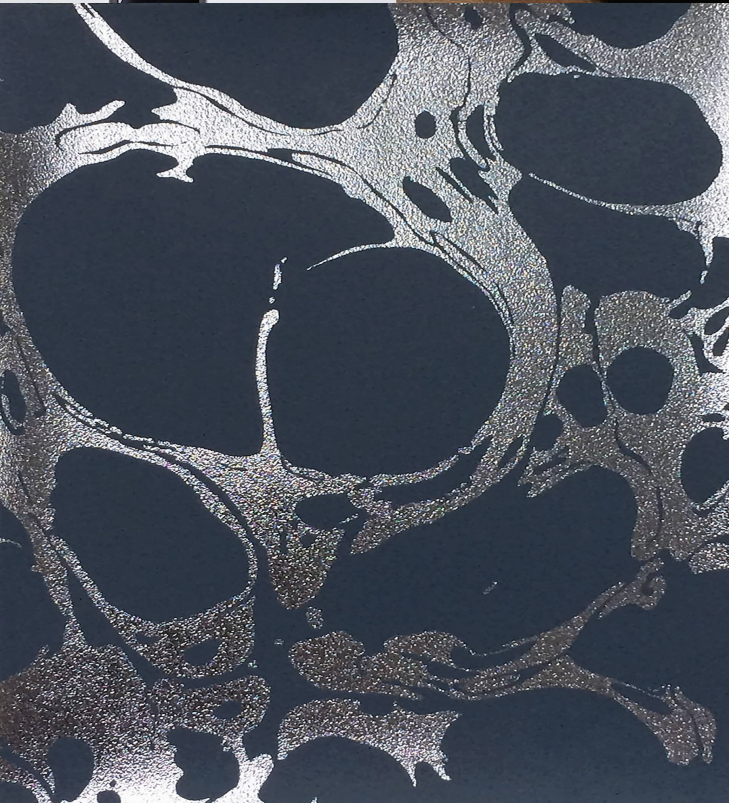

**TECHNICAL DATA SHEET**

Inspired by an oil and water design technique, Lava combines an oversized foil print with subtle embossed textures for a magnificently bold and contemporary design. This showstopper is characterised by a lustrous palette, including such colours as mink on silver, white on gold and an inky blue on pewter, and demonstrates just how spectacular yet intricate wallcoverings can be.

**Product Details**

Design:	Lava
SKU:	11065
Colour Description:	Blue
Width:	130 cm
Length:	30 m
Sold By:	per linear metre
Construction Type:	PET Foil
Backer:	Non woven Polyester
Weight:	350gsm Type I (15oz)
Fire rating:	Euro Class B-s2,d0 Other Fire Certifications available include Russian GOST, Australian AS 5637.1, Chinese 8624

LIGHTFASTNESS

Very good. (6 out of 8 to BSEN20105)

VOC RATED

**A+**

**Hanging Information**

Pattern Repeat:	80cm
Pattern Offset:	40cm
Pattern Overlap:	5cm
Recommended Adhesive:	Felt Edged Spatula. Murabond Heavy. On dry lining use Murabond Easy Strip. On sealed surfaces use Murabond Sealed Surface Adhesive. For other surfaces contact Customer Services on 03705 117 118.

**AVAILABLE COLOURWAYS IN THIS DESIGN**

To view the full range of colourways available in this design, please search 'Lava' using the search function tool on the Muraspec website.

Paste to wall

By Straight Hanging