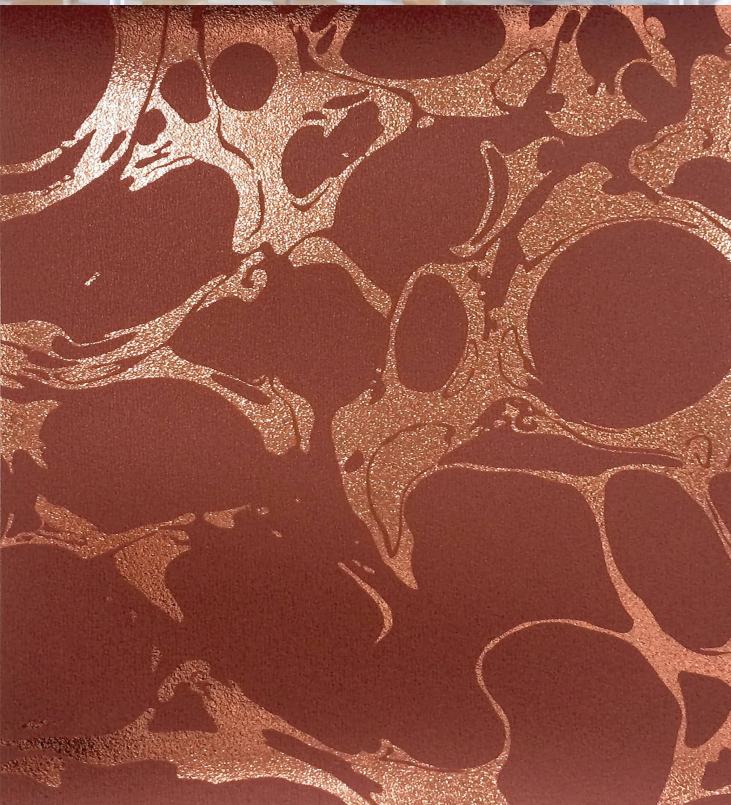

**TECHNICAL DATA SHEET**

Inspired by an oil and water design technique, Lava combines an oversized foil print with subtle embossed textures for a magnificently bold and contemporary design. This showstopper is characterised by a lustrous palette, including such colours as mink on silver, white on gold and an inky blue on pewter, and demonstrates just how spectacular yet intricate wallcoverings can be.

**Product Details**

Design:	Lava
SKU:	11064
Colour Description:	Red
Width:	130 cm
Length:	30 m
Sold By:	per linear metre
Construction Type:	PET Foil
Backer:	Non woven Polyester
Weight:	350gsm Type I (15oz)
Fire rating:	Euro Class B-s2,d0 Other Fire Certifications available include Russian GOST, Australian AS 5637.1, Chinese 8624

**LIGHTFASTNESS**

Very good. (6 out of 8 to BSEN20105)

**VOC RATED**

**A+**

**Hanging Information**

Pattern Repeat:	80cm
Pattern Offset:	40cm
Pattern Overlap:	5cm
Recommended Adhesive:	Felt Edged Spatula. Murabond Heavy. On dry lining use Murabond Easy Strip. On sealed surfaces use Murabond Sealed Surface Adhesive. For other surfaces contact Customer Services on 03705 117 118.

**AVAILABLE COLOURWAYS IN THIS DESIGN**

To view the full range of colourways available in this design, please search 'Lava' using the search function tool on the Muraspec website.

Paste to wall

By Straight Hanging