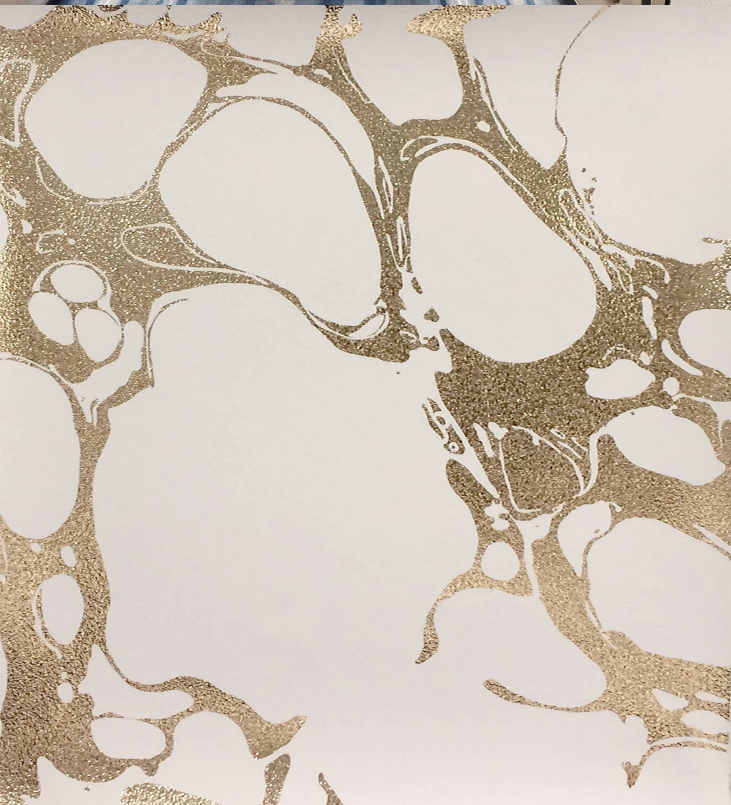

**TECHNICAL DATA SHEET**

Inspired by an oil and water design technique, Lava combines an oversized foil print with subtle embossed textures for a magnificently bold and contemporary design. This showstopper is characterised by a lustrous palette, including such colours as mink on silver, white on gold and an inky blue on pewter, and demonstrates just how spectacular yet intricate wallcoverings can be.

**Product Details**

Design:	Lava
SKU:	11062
Colour Description:	Gold
Width:	130 cm
Length:	30 m
Sold By:	per linear metre
Construction Type:	PET Foil
Backer:	Non woven Polyester
Weight:	350gsm Type I (15oz)
Fire rating:	Euro Class B-s2,d0 Other Fire Certifications available include Russian GOST, Australian AS 5637.1, Chinese 8624

**Hanging Information**

Pattern Repeat:	80cm
Pattern Offset:	40cm
Pattern Overlap:	5cm
Recommended Adhesive:	Felt Edged Spatula. Murabond Heavy. On dry lining use Murabond Easy Strip. On sealed surfaces use Murabond Sealed Surface Adhesive. For other surfaces contact Customer Services on 03705 117 118.

**AVAILABLE COLOURWAYS IN THIS DESIGN**  
 To view the full range of colourways available in this design, please search 'Lava' using the search function tool on the Muraspec website.

			
Paste to wall	By Straight Hanging	Offset Match	Overlap & Trim