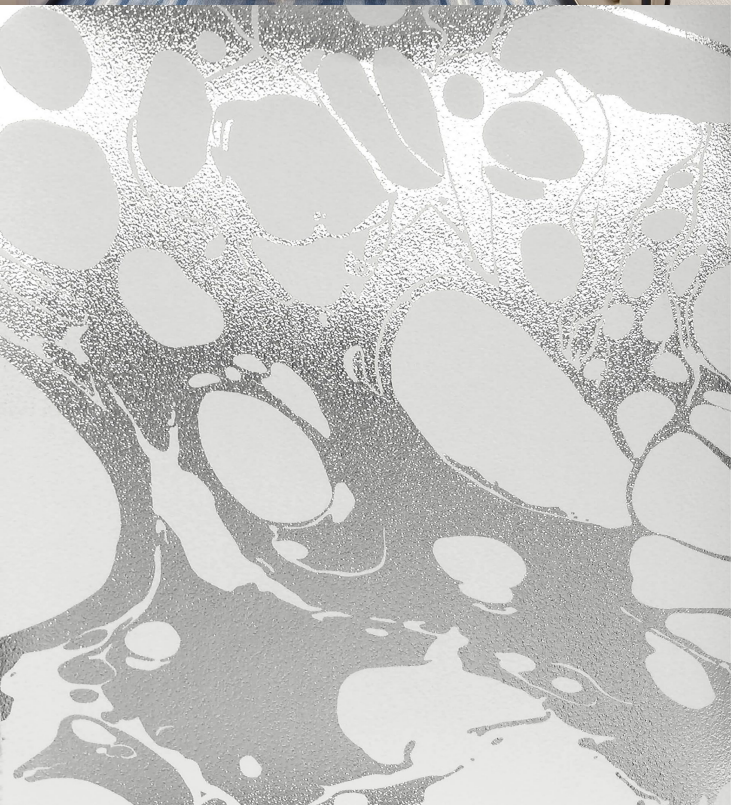

TECHNICAL DATA SHEET

Inspired by an oil and water design technique, Lava combines an oversized foil print with subtle embossed textures for a magnificently bold and contemporary design. This showstopper is characterised by a lustrous palette, including such colours as mink on silver, white on gold and an inky blue on pewter, and demonstrates just how spectacular yet intricate wallcoverings can be.

Product Details

Design:	Lava
SKU:	11061
Colour Description:	Silver
Width:	130 cm
Length:	30 m
Sold By:	per linear metre
Construction Type:	PET Foil
Backer:	Non woven Polyester
Weight:	350gsm Type I (15oz)
Fire rating:	Euro Class B-s2,d0 Other Fire Certifications available include Russian GOST, Australian AS 5637.1, Chinese 8624

Hanging Information

Pattern Repeat:	80cm
Pattern Offset:	40cm
Pattern Overlap:	5cm
Recommended Adhesive:	Felt Edged Spatula. Murabond Heavy. On dry lining use Murabond Easy Strip. On sealed surfaces use Murabond Sealed Surface Adhesive. For other surfaces contact Customer Services on 03705 117 118.

AVAILABLE COLOURWAYS IN THIS DESIGN

To view the full range of colourways available in this design, please search 'Lava' using the search function tool on the Muraspec website.

 <p>Paste to wall</p>	 <p>By Straight Hanging</p>	 <p>Offset Match</p>	 <p>Overlap & Trim</p>
--	--	---	---