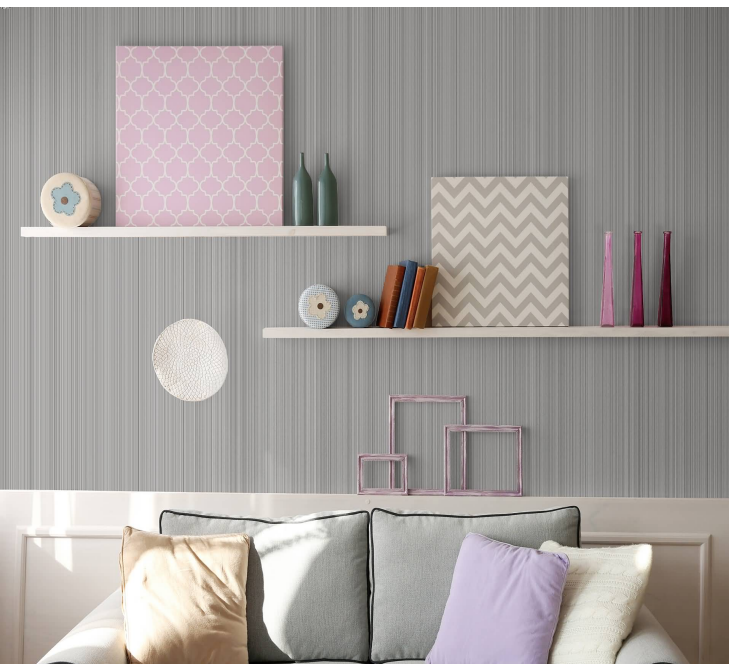

**TECHNICAL DATA SHEET**

Timeless vertical stripes embossed with a multitude of raised lines; the perfect juxtaposition for a sleek design scheme. Available in a range of colours, Linea's rich textures add subtle, but palpable depth and character to contemporary interior spaces.

**Product Details**

Design:	Linea
SKU:	10784
Colour Description:	Grey
Width:	130 cm
Length:	30 m
Sold By:	Per linear metre
Construction Type:	Fabric backed Vinyl
Backer:	Osenburg
Weight:	455gsm Type II (20oz)
Fire rating:	Euro Class B-s2,d0 Other Fire Certifications available include Russian GOST, Australian AS 5637.1, Chinese 8624