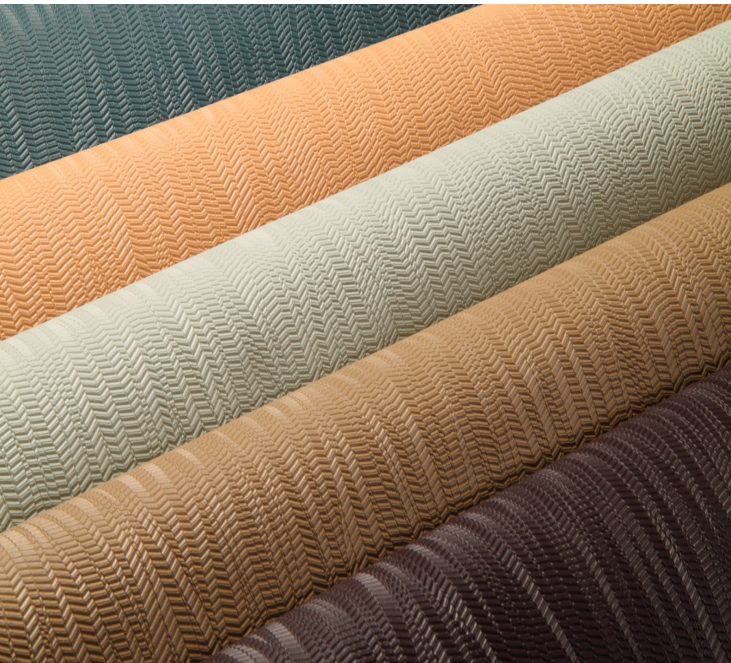

TECHNICAL DATA SHEET

For further information please contact customer services on 03705 117 118.

Product Details

Design:	Prairie
SKU:	01D12
Colour Description:	Brown
Width:	130 cm
Length:	30 m
Sold By:	Per linear metre
Construction Type:	Fabric backed Vinyl
Backer:	Non woven polyester
Weight:	410gsm Type I (18oz)
Fire rating:	Euro Class B-s2,d0

LIGHTFASTNESS

Excellent. (7 out of 8 to BSEN20105)

VOC RATED

Hanging Information

Pattern Repeat:	0cm
Pattern Offset:	0cm
Pattern Overlap:	5cm
Recommended Adhesive:	Murabond Heavy. On dry lining use Murabond Easy Strip. On sealed surfaces use Murabond Sealed Surface Adhesive. For other surfaces contact Customer Services on 03705 117 118.