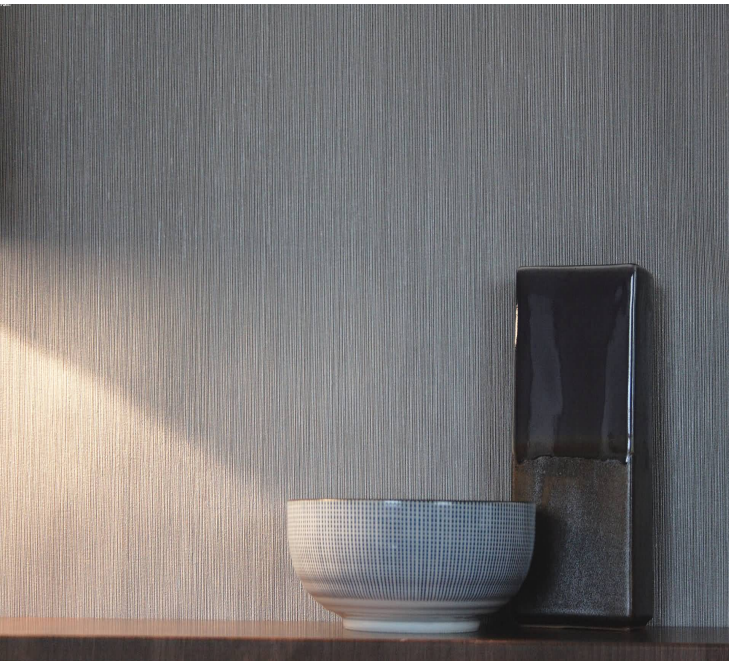

TECHNICAL DATA SHEET

Chic striped wallcoverings: a perfect way to add depth to your design scheme. For further information, please contact customer services on 03705 117 118.

Product Details

Design:	Renee
SKU:	02E09
Colour Description:	Brown
Width:	130 cm
Length:	30 m
Sold By:	Per linear metre
Construction Type:	Fabric backed Vinyl
Backer:	Osnaburg
Weight:	455 gsm
Fire rating:	Euro Class B-s2,d0