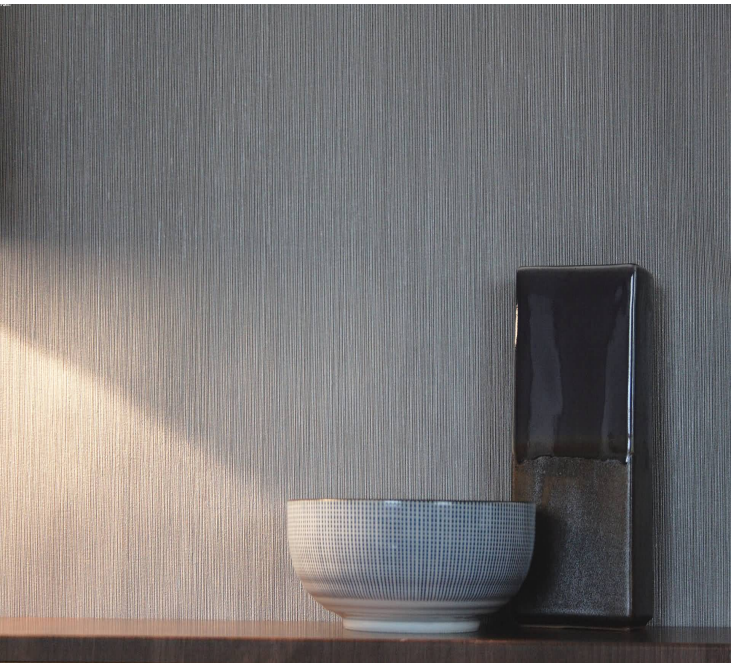

TECHNICAL DATA SHEET

Chic striped wallcoverings: a perfect way to add depth to your design scheme. For further information, please contact customer services on 03705 117 118.

Product Details

Design:	Renee
SKU:	02E01
Colour Description:	Silver
Width:	130 cm
Length:	30 m
Sold By:	Per linear metre
Construction Type:	Fabric backed Vinyl
Backer:	Osnaburg
Weight:	455 gsm
Fire rating:	Euro Class B-s2,d0