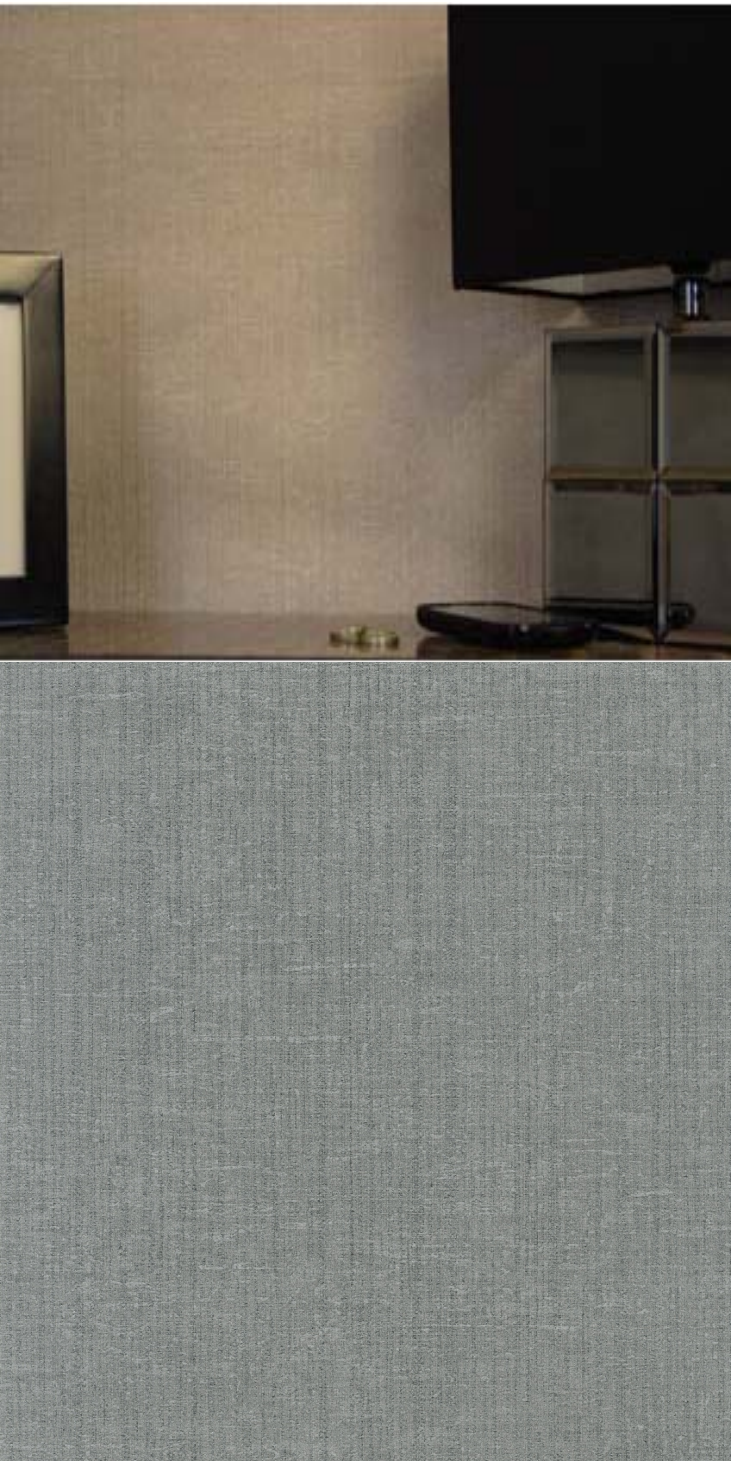

**TECHNICAL DATA SHEET**

A luxurious touch; perfect for a modern design scheme. For further information, please contact customer services on 03705 117 118.

**Product Details**

Design:	Fontanne
SKU:	01E12
Colour Description:	Grey
Width:	130 cm
Length:	30 m
Sold By:	Per linear metre
Construction Type:	Fabric backed Vinyl
Backer:	Osnaburg
Weight:	455 gsm
Fire rating:	Euro Class B-s2,d0

LIGHTFASTNESS

Excellent. (7 out of 8 to BSEN20105)

VOC RATED

**Hanging Information**

Pattern Repeat:	0cm
Pattern Offset:	0cm
Pattern Overlap:	5cm
Recommended Adhesive:	Murabond Heavy. On dry lining use Murabond Easy Strip. On sealed surfaces use Murabond Sealed Surface Adhesive. For other surfaces contact Customer Services on 03705 117 118.

**AVAILABLE COLOURWAYS IN THIS DESIGN**

To view the full range of colourways available in this design, please search 'Fontanne' using the search function tool on the Muraspec website.

Paste to wall

By Reverse Hanging