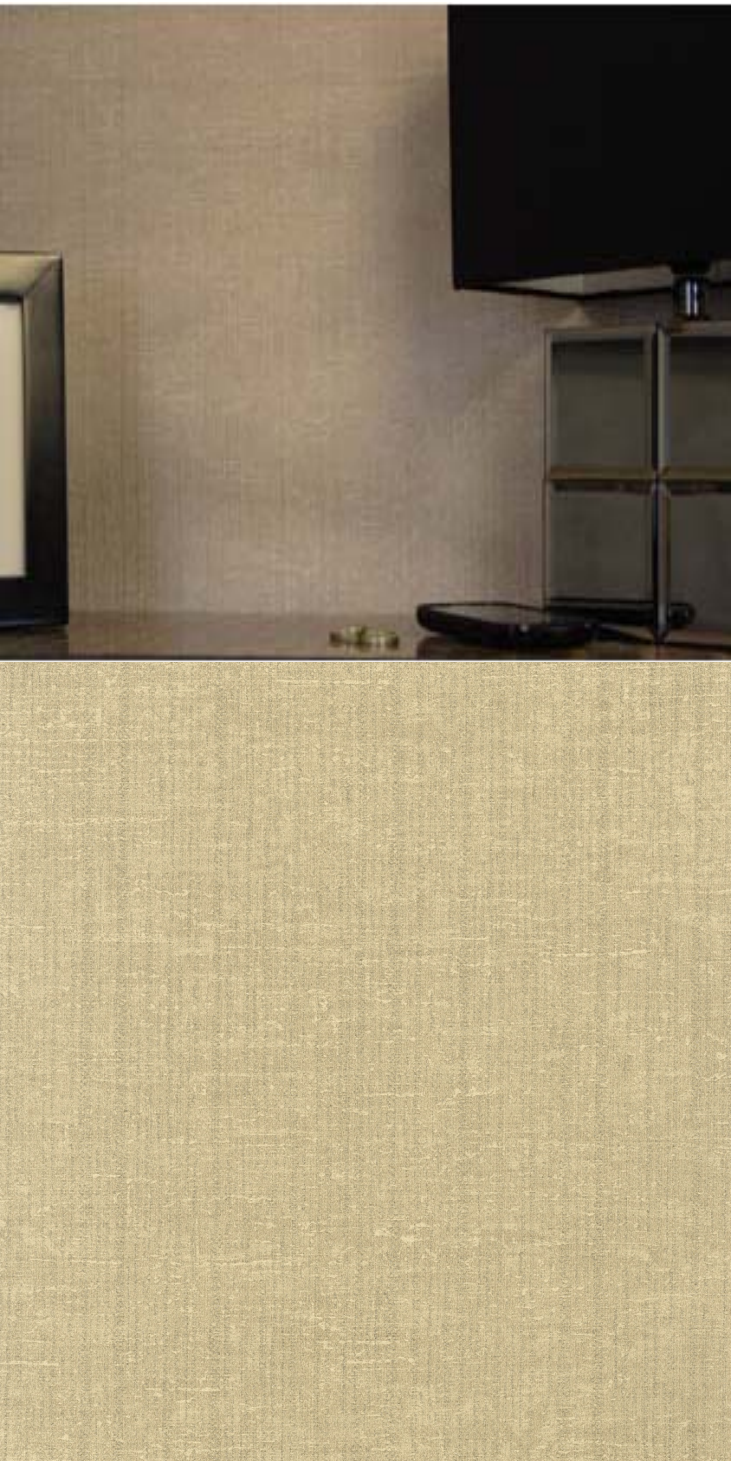

**TECHNICAL DATA SHEET**

A luxurious touch; perfect for a modern design scheme. For further information, please contact customer services on 03705 117 118.

**Product Details**

Design:	Fontanne
SKU:	01E11
Colour Description:	Gold
Width:	130 cm
Length:	30 m
Sold By:	Per linear metre
Construction Type:	Fabric backed Vinyl
Backer:	Osnaburg
Weight:	455 gsm
Fire rating:	Euro Class B-s2,d0

LIGHTFASTNESS

Excellent. (7 out of 8 to BSEN20105)

VOC RATED

**Hanging Information**

Pattern Repeat:	0cm
Pattern Offset:	0cm
Pattern Overlap:	5cm
Recommended Adhesive:	Murabond Heavy. On dry lining use Murabond Easy Strip. On sealed surfaces use Murabond Sealed Surface Adhesive. For other surfaces contact Customer Services on 03705 117 118.

**AVAILABLE COLOURWAYS IN THIS DESIGN**

To view the full range of colourways available in this design, please search 'Fontanne' using the search function tool on the Muraspec website.

Paste to wall

By Reverse Hanging