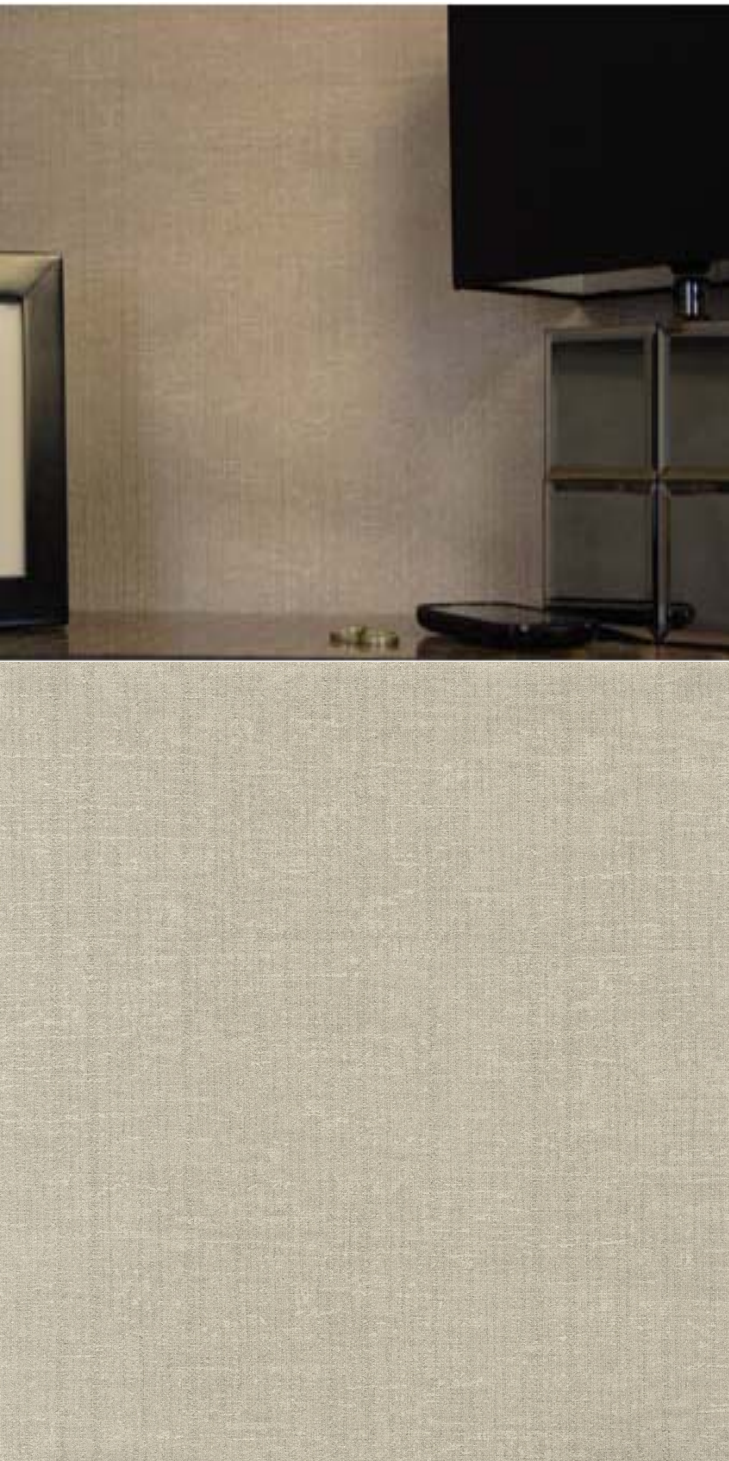

**TECHNICAL DATA SHEET**

A luxurious touch; perfect for a modern design scheme. For further information, please contact customer services on 03705 117 118.

**Product Details**

Design:	Fontanne
SKU:	01E07
Colour Description:	Beige
Width:	130 cm
Length:	30 m
Sold By:	Per linear metre
Construction Type:	Fabric backed Vinyl
Backer:	Osnaburg
Weight:	455 gsm
Fire rating:	Euro Class B-s2,d0

LIGHTFASTNESS

Excellent. (7 out of 8 to BSEN20105)

VOC RATED

**Hanging Information**

Pattern Repeat:	0cm
Pattern Offset:	0cm
Pattern Overlap:	5cm
Recommended Adhesive:	Murabond Heavy. On dry lining use Murabond Easy Strip. On sealed surfaces use Murabond Sealed Surface Adhesive. For other surfaces contact Customer Services on 03705 117 118.

**AVAILABLE COLOURWAYS IN THIS DESIGN**

To view the full range of colourways available in this design, please search 'Fontanne' using the search function tool on the Muraspec website.

Paste to wall

By Reverse Hanging