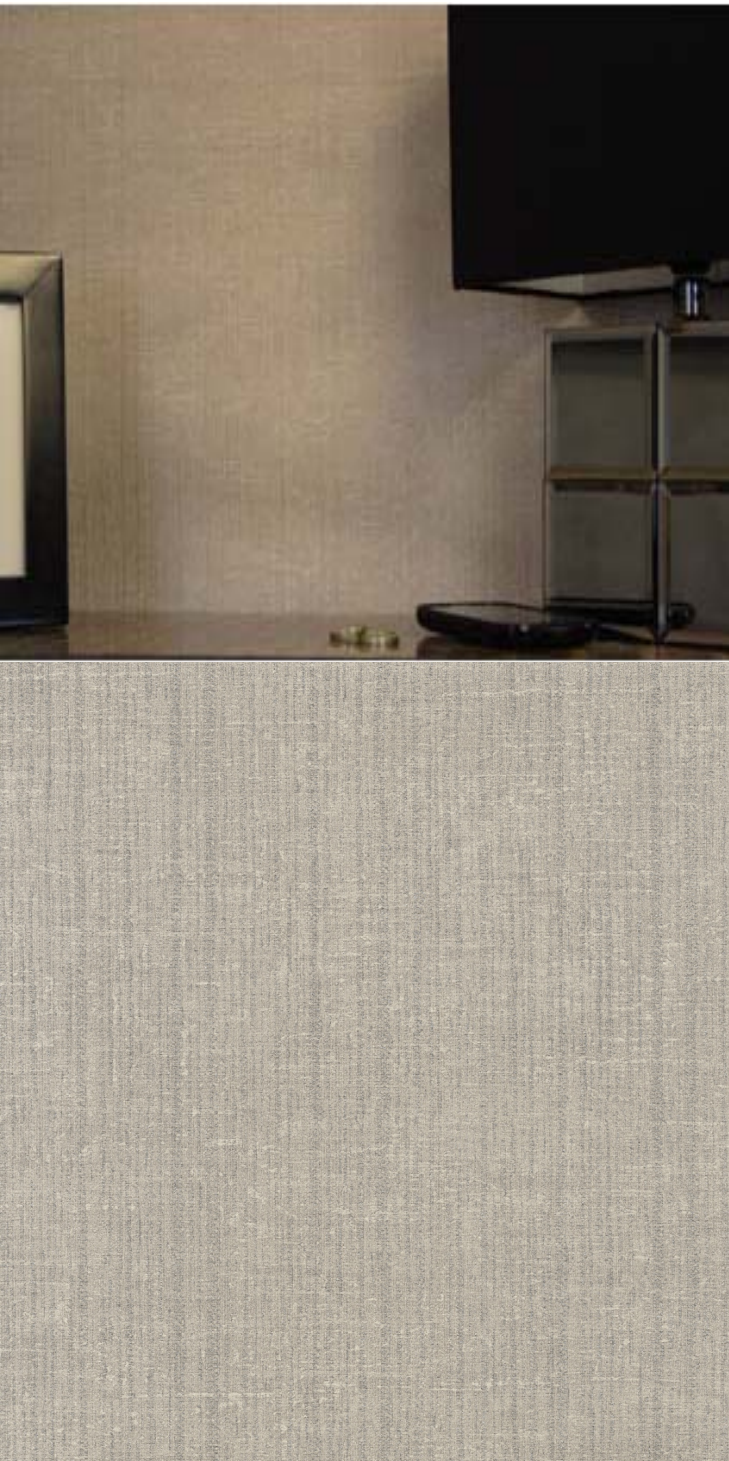

TECHNICAL DATA SHEET

A luxurious touch; perfect for a modern design scheme. For further information, please contact customer services on 03705 117 118.

Product Details

Design:	Fontanne
SKU:	01E03
Colour Description:	Grey
Width:	130 cm
Length:	30 m
Sold By:	Per linear metre
Construction Type:	Fabric backed Vinyl
Backer:	Osnaburg
Weight:	455 gsm
Fire rating:	Euro Class B-s2,d0

LIGHTFASTNESS

Excellent. (7 out of 8 to BSEN20105)

VOC RATED

Hanging Information

Pattern Repeat:	0cm
Pattern Offset:	0cm
Pattern Overlap:	5cm
Recommended Adhesive:	Murabond Heavy. On dry lining use Murabond Easy Strip. On sealed surfaces use Murabond Sealed Surface Adhesive. For other surfaces contact Customer Services on 03705 117 118.

AVAILABLE COLOURWAYS IN THIS DESIGN

To view the full range of colourways available in this design, please search 'Fontanne' using the search function tool on the Muraspec website.

Paste to wall

By Reverse Hanging