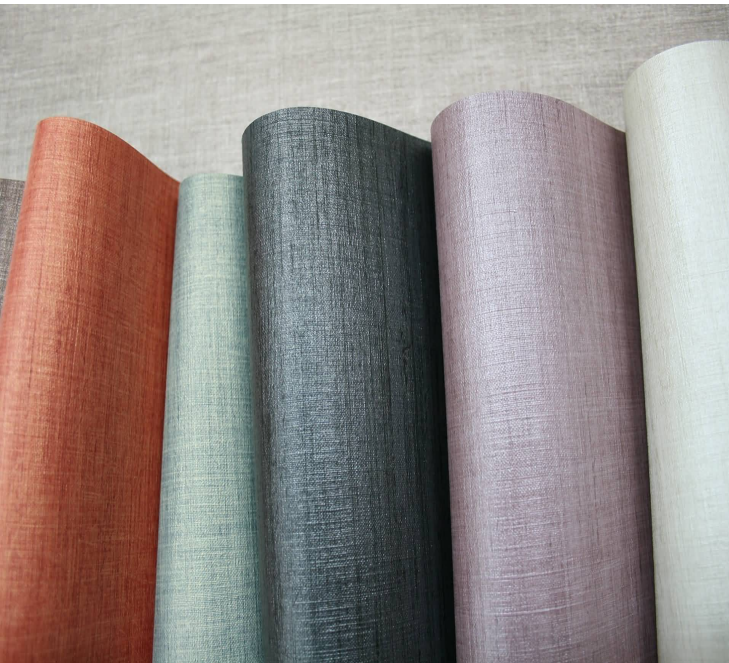

TECHNICAL DATA SHEET

Timeless metallic finishes, for a classic design scheme. For further information, please contact customer services on 03705 117 118.

Product Details

Design:	Vita
SKU:	01C18
Colour Description:	Cream
Width:	130 cm
Length:	30 m
Sold By:	Per linear metre
Construction Type:	Fabric backed Vinyl
Backer:	Non woven polyester
Weight:	410gsm Type I (18oz)
Fire rating:	Euro Class B-s2,d0 Other Fire Certifications available include Russian GOST, Australian AS 5637.1, Chinese 8624

LIGHTFASTNESS

Very good. (6 out of 8 to BSEN20105)

VOC RATED

A+

Hanging Information

Pattern Repeat:	0cm
Pattern Offset:	0cm
Pattern Overlap:	5cm
Recommended Adhesive:	Murabond Heavy. On dry lining use Murabond Easy Strip. On sealed surfaces use Murabond Sealed Surface Adhesive. For other surfaces contact Customer Services on 03705 117 118.