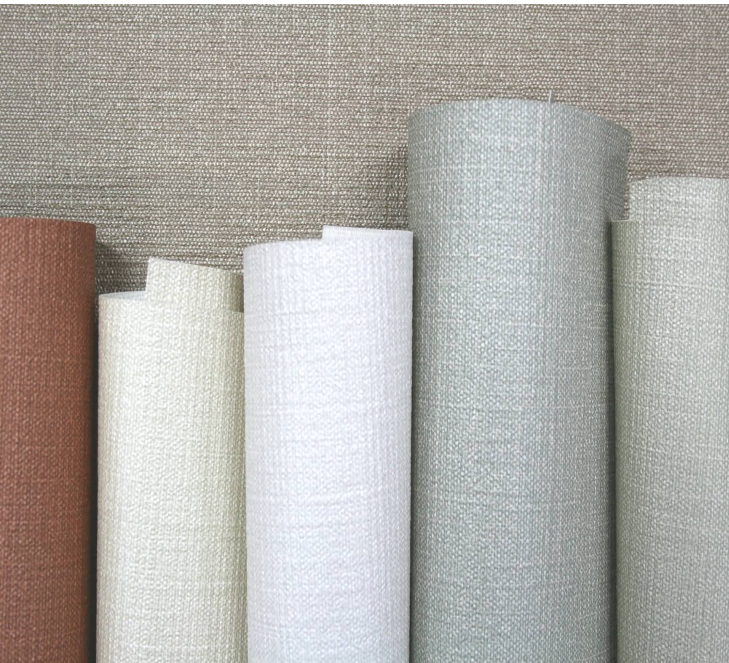

TECHNICAL DATA SHEET

For further information please contact customer services on 03705 117 118.

Product Details

Design:	Venice
SKU:	01B47
Colour Description:	Cream
Width:	130 cm
Length:	30 m
Sold By:	Per linear metre
Construction Type:	Fabric backed Vinyl
Backer:	Osnaburg
Weight:	455gsm Type II (20oz)
Fire rating:	Euro Class B-s2,d0 Other Fire Certifications available include Russian GOST, Australian AS 5637.1, Chinese 8624

LIGHTFASTNESS

Very Good (6 out of 8)

VOC RATED

Hanging Information

Pattern Repeat:	0cm
Pattern Offset:	0cm
Pattern Overlap:	5cm
Recommended Adhesive:	Murabond Heavy. On dry lining use Murabond Easy Strip. On sealed surfaces use Murabond Sealed Surface Adhesive. For other surfaces contact Customer Services on 03705 117 118.

AVAILABLE COLOURWAYS IN THIS DESIGN

To view the full range of colourways available in this design, please search 'Venice' using the search function tool on the Muraspec website.

Paste to wall

By Reverse Hanging