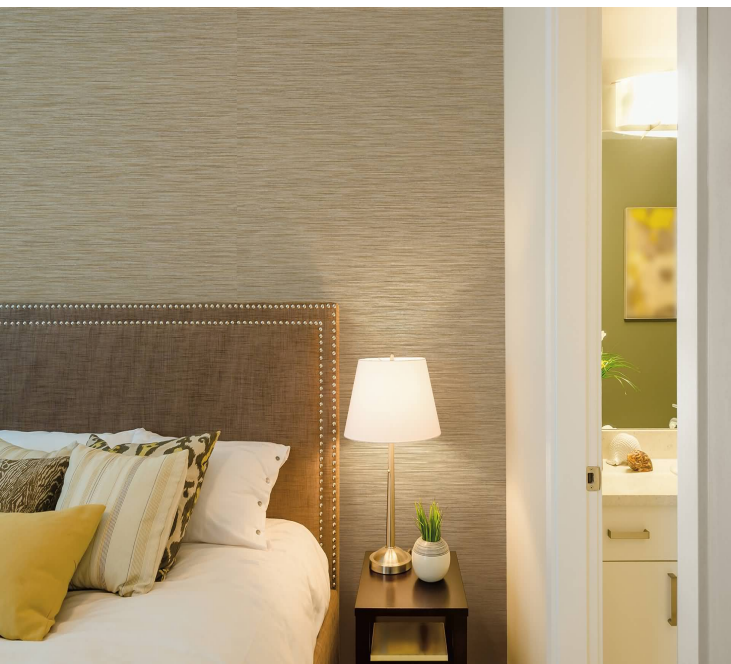

Product Details

Design:	Canton
SKU:	09A58
Colour Description:	Beige
Width:	130 cm
Length:	30 m
Sold By:	Per linear metre
Construction Type:	Fabric backed Vinyl
Backer:	Non woven polyester
Weight:	455gsm Type II (20oz)
Fire rating:	Euro Class B-s2,d0 Other Fire Certifications available include Russian GOST, Australian AS 5637.1, Chinese 8624