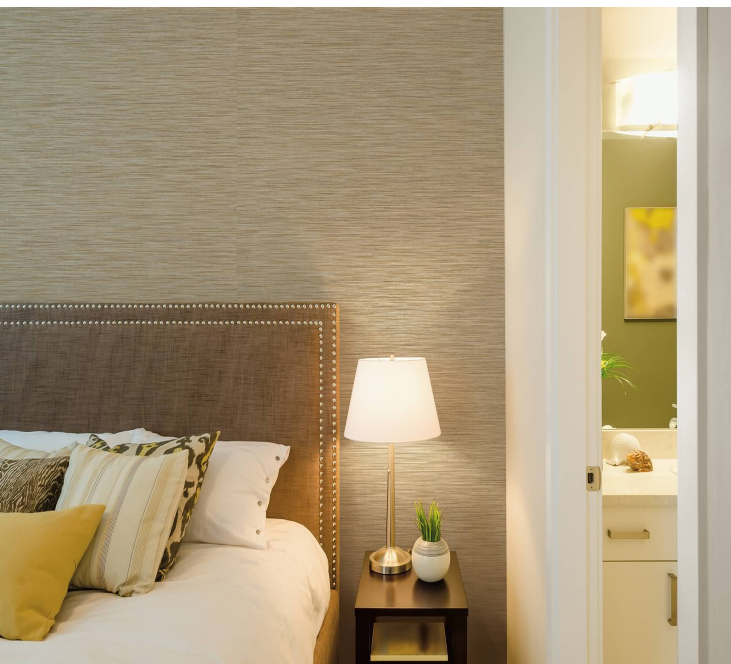

**Product Details**

Design:	Canton
SKU:	09A52
Colour Description:	Taupe
Width:	130 cm
Length:	30 m
Sold By:	Per linear metre
Construction Type:	Fabric backed Vinyl
Backer:	Non woven polyester
Weight:	455gsm Type II (20oz)
Fire rating:	Euro Class B-s2,d0 Other Fire Certifications available include Russian GOST, Australian AS 5637.1, Chinese 8624