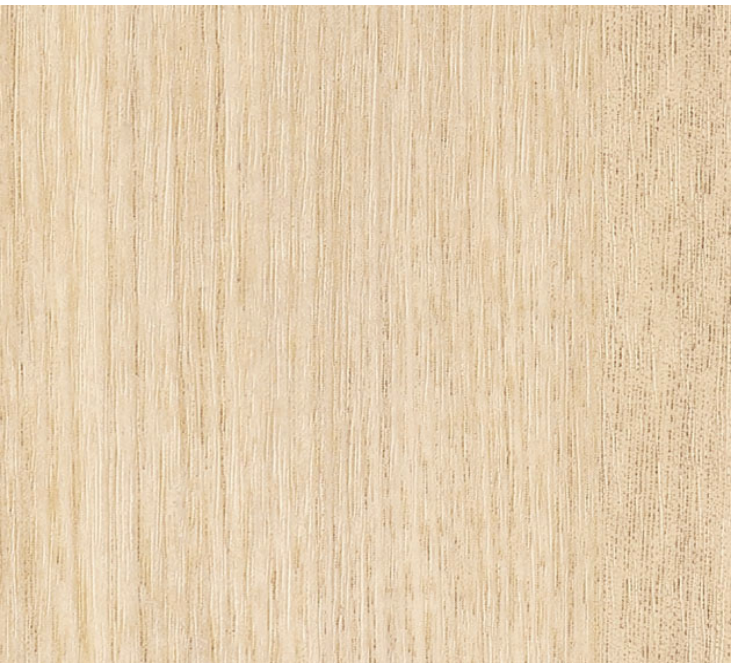

TECHNICAL DATA SHEET

Super Strataflex - Wood | Ash

- **Vertical Repeat:** 1250mm
- **Horizontal Repeat:** 646mm
- **Grain Pattern:** Straight / Cross Grain
- **Half Drop:** 1/2 Step
- **Suitable for exterior use**

- All Strataflex products contain antimicrobial properties. - This product is a Self-Adhesive Decorative Film. - To view our IMO Certificate, please contact marine@murasespec.com

Product Details

Design:	SUPER STRATAFLEX
SKU:	6adf258e421b
Colour Description:	Ash
Width:	122cm
Length:	50m
Construction Type:	Self-Adhesive Decorative Film