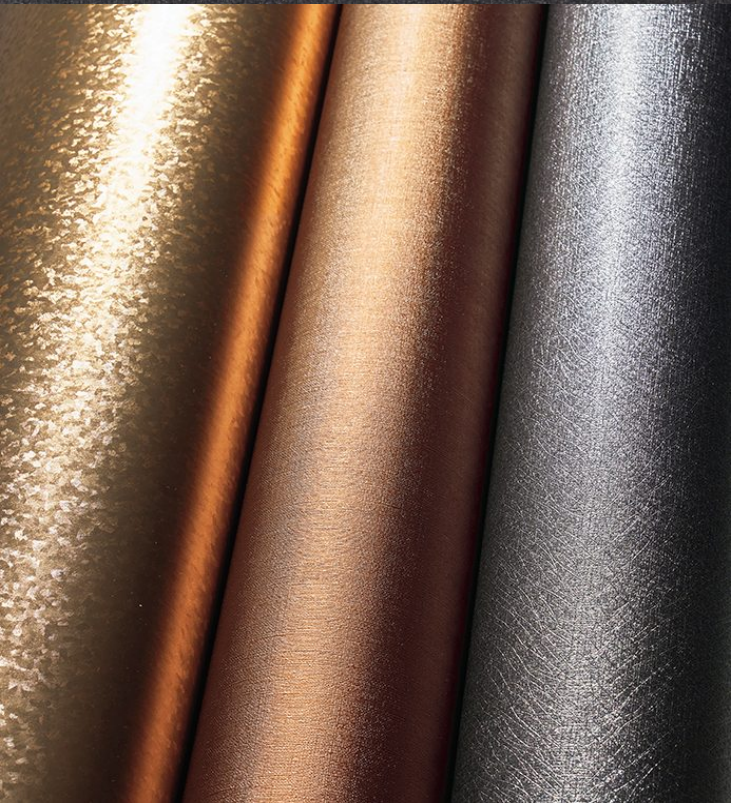

## TECHNICAL DATA SHEET

**Strataflex - Metallic | Charcoal Grey** - All Strataflex products contain antimicrobial properties. - This product is a **Self-Adhesive Decorative Film**. - To view our IMO Certificate, please contact [marine@murasespec.com](mailto:marine@murasespec.com)

### Product Details

Design:	Metallic
Colour Description:	Grey
Width:	122cm
Length:	50m
Sold By:	By Linear Metre
Construction Type:	Self-Adhesive Decorative Film