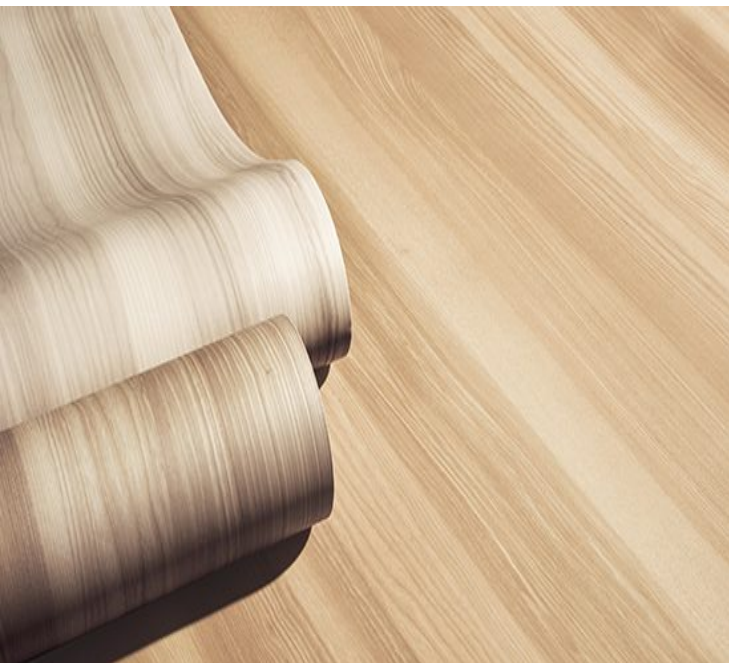

TECHNICAL DATA SHEET

Strataflex - Premium Wood | Olive Ash

- **Vertical Repeat:** 1116mm
- **Horizontal Repeat:** 1220mm
- **Grain Pattern:** Straight / Cross Grain

- All Strataflex products contain antimicrobial properties. - This product is a Self-Adhesive Decorative Film. - To view our IMO Certificate, please contact marine@murasespec.com

Product Details

Design:	Premium Wood
Colour Description:	Olive Ash
Width:	122cm
Length:	50m
Sold By:	By Linear Metre
Construction Type:	Self-Adhesive Decorative Film

CLEANABILITY

Washable

CE COMPLIANT

IMO RATED