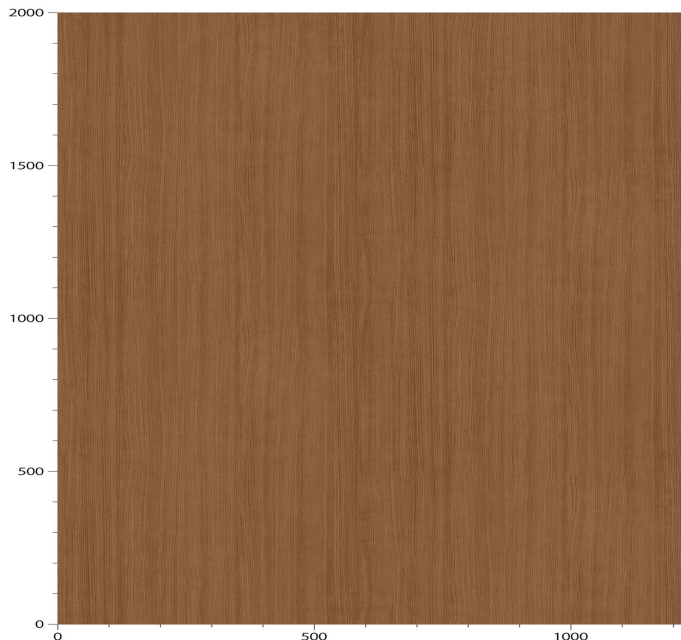

TECHNICAL DATA SHEET

Strataflex - Standard Wood | Cherry

- **Vertical Repeat:** 1000mm
- **Horizontal Repeat:** 638mm
- **Grain Pattern:** Straight Grain

- All Strataflex products contain antimicrobial properties. - This product is a Self-Adhesive Decorative Film. - To view our IMO Certificate, please contact marine@murasespec.com

Product Details

Design:	Standard Wood
Colour Description:	Cherry
Width:	122cm
Length:	50m
Sold By:	By Linear Metre
Construction Type:	Self-Adhesive Decorative Film

CLEANABILITY

Washable

CE COMPLIANT

IMO RATED

BV2690

LIGHTFASTNESS

Very good. (6 out of 8 to BSEN20105)

VOC RATED

A+

Hanging Information

Pattern Repeat:	Half Drop
Recommended Adhesive:	This product is a Self-Adhesive Decorative Film.

AVAILABLE COLOURWAYS IN THIS DESIGN

To view the full range of colourways available in this design, please search 'Standard Wood' using the search function tool on the Muraspec website.