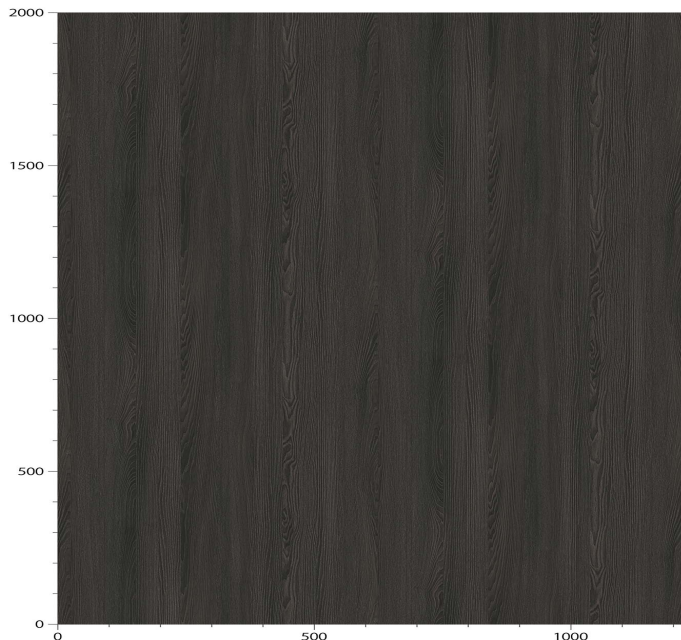

**TECHNICAL DATA SHEET**

**Strataflex - Standard Wood | Ash**

- **Vertical Repeat:** 1100mm
- **Horizontal Repeat:** 600mm
- **Grain Pattern:** Straight / Cross Grain

- All Strataflex products contain antimicrobial properties. - This product is a Self-Adhesive Decorative Film. - To view our IMO Certificate, please contact [marine@murasespec.com](mailto:marine@murasespec.com)

**Product Details**

|                     |                               |
|---------------------|-------------------------------|
| Design:             | Standard Wood                 |
| Colour Description: | Ash                           |
| Width:              | 122cm                         |
| Length:             | 50m                           |
| Sold By:            | By Linear Metre               |
| Construction Type:  | Self-Adhesive Decorative Film |