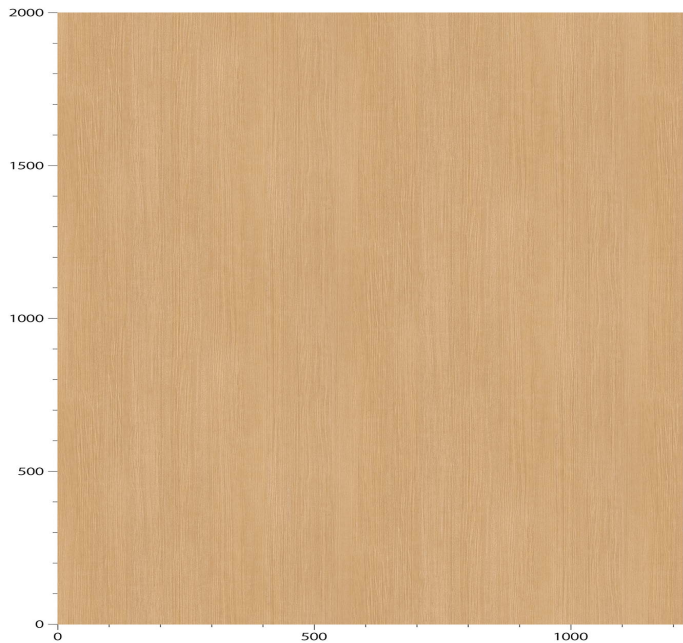

TECHNICAL DATA SHEET

Strataflex - Standard Wood | Ash

- **Vertical Repeat:** 1000mm
- **Horizontal Repeat:** 565mm
- **Grain Pattern:** Straight Grain

- All Strataflex products contain antimicrobial properties. - This product is a Self-Adhesive Decorative Film. - To view our IMO Certificate, please contact marine@murasespec.com

Product Details	
Design:	Standard Wood
Colour Description:	Ash
Width:	122cm
Length:	50m
Sold By:	By Linear Metre
Construction Type:	Self-Adhesive Decorative Film

CLEANABILITY

Washable

CE COMPLIANT

IMO RATED

BV2690

LIGHTFASTNESS

Very good. (6 out of 8 to BSEN20105)

VOC RATED

A+

Hanging Information	
Pattern Repeat:	Half Drop
Recommended Adhesive:	This product is a Self-Adhesive Decorative Film.

AVAILABLE COLOURWAYS IN THIS DESIGN

To view the full range of colourways available in this design, please search 'Standard Wood' using the search function tool on the Muraspec website.