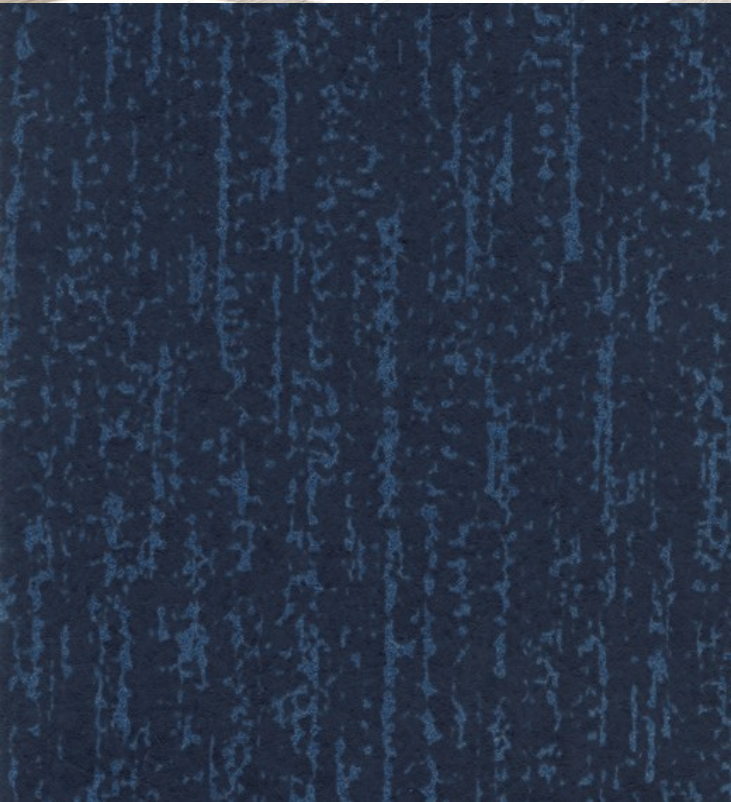

TECHNICAL DATA SHEET

This abstract stylisation of wood bark complements the more highly decorative and impactful designs in our Paradise collection. Fardis exquisite Paradise series is an elegant take on island-inspired design. Graceful, flying birds are nestled within the vivid foliage of the Carmen, Eterno and Lucia wallcoverings. A similarly craggy coastal palette inspires our Laguna and Kabru designs. Rich accent colours from Tropical Turquoise to Emerald Green, and the brighter tones of Fiery Orange and Fuchsia Pink create lifelike colour stories, adding an ethereal element of surprise to any interior scheme. For further information please contact customer services on 0333 240 9045.

Product Details

Design:	Kabru
Colour Description:	Blue
Width:	70cm
Length:	10m
Sold By:	Roll
Construction Type:	Textile Faced Non-woven Backed
Backer:	Non-Woven Polyester
Weight:	200 gsm
Fire rating:	Euroclass B-s1, d0

CLEANABILITY

Extra Washable

CE COMPLIANT

LIGHTFASTNESS

Very good. (6 out of 8 to BSEN20105)

VOC RATED

Hanging Information

Pattern Repeat:	0cm
Pattern Offset:	0cm
Pattern Overlap:	0cm
Recommended Adhesive:	Murabond Heavy

AVAILABLE COLOURWAYS IN THIS DESIGN

To view the full range of colourways available in this design, please search 'Kabru' using the search function tool on the Muraspec website.

Paste to wall

By Straight Hanging