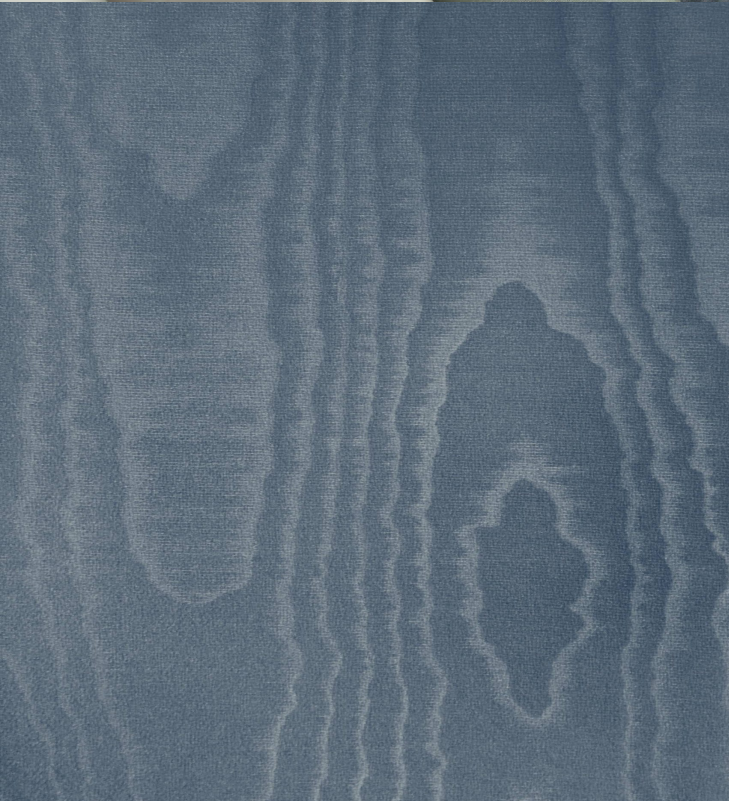

TECHNICAL DATA SHEET

Colourful, water-effect wallcoverings. For further information please contact customer services on 03705 117 118.

Product Details

Design:	Moire
SKU:	02G83
Colour Description:	Blue
Width:	130 cm
Length:	30 m
Sold By:	Per linear metre
Construction Type:	Fabric backed Vinyl
Backer:	Non woven polyester
Weight:	455 gsm
Fire rating:	Euro Class B-s2,d0

8517

LIGHTFASTNESS

Excellent. (7 out of 8 to BSEN20105)

VOC RATED

Hanging Information

Pattern Repeat:	0cm
Pattern Offset:	0cm
Pattern Overlap:	5cm
Recommended Adhesive:	Murabond Heavy. On dry lining use Murabond Easy Strip. On sealed surfaces use Murabond Sealed Surface Adhesive. For other surfaces contact Customer Services on 03705 117 118.

AVAILABLE COLOURWAYS IN THIS DESIGN

To view the full range of colourways available in this design, please search 'Moire' using the search function tool on the Muraspec website.

Paste to wall

By Reverse Hanging