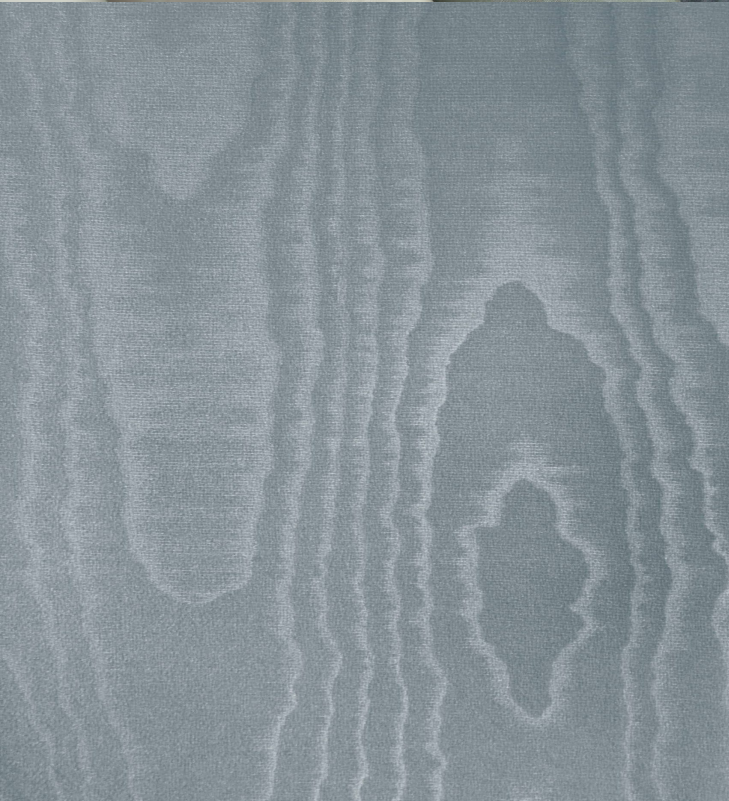

**TECHNICAL DATA SHEET**

Colourful, water-effect wallcoverings. For further information please contact customer services on 03705 117 118.

**Product Details**

|                     |                     |
|---------------------|---------------------|
| Design:             | Moire               |
| SKU:                | 02G87               |
| Colour Description: | Grey                |
| Width:              | 130 cm              |
| Length:             | 30 m                |
| Sold By:            | Per linear metre    |
| Construction Type:  | Fabric backed Vinyl |
| Backer:             | Non woven polyester |
| Weight:             | 455 gsm             |
| Fire rating:        | Euro Class B-s2,d0  |

8517

LIGHTFASTNESS

Excellent. (7 out of 8 to BSEN20105)

VOC RATED

**Hanging Information**

|                       |  |
|-----------------------|--|
| Pattern Repeat:       | 0cm  |
| Pattern Offset:       | 0cm  |
| Pattern Overlap:      | 5cm  |
| Recommended Adhesive: | Murabond Heavy. On dry lining use Murabond Easy Strip. On sealed surfaces use Murabond Sealed Surface Adhesive. For other surfaces contact Customer Services on 03705 117 118. |

**AVAILABLE COLOURWAYS IN THIS DESIGN**

To view the full range of colourways available in this design, please search 'Moire' using the search function tool on the Muraspec website.

Paste to wall

By Reverse Hanging