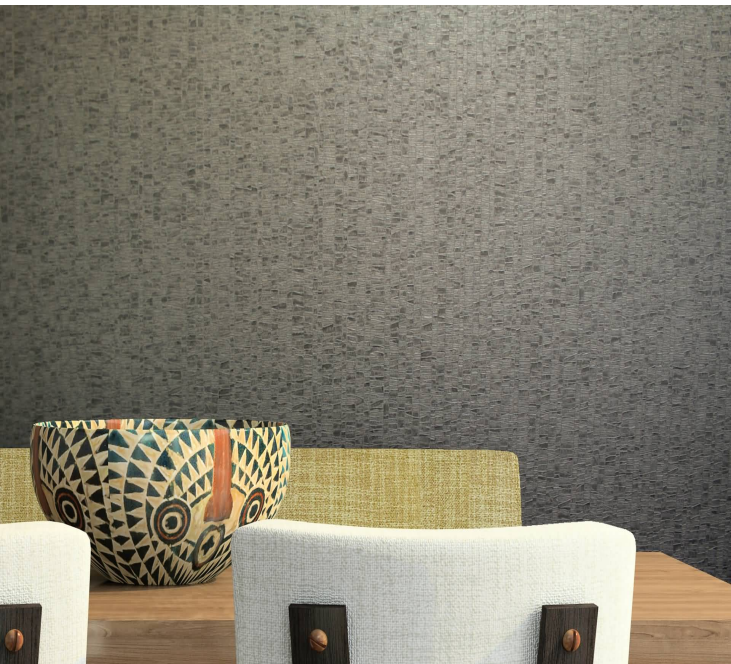

TECHNICAL DATA SHEET

A striking stone effect, Peru is a nature-inspired juxtaposition to smooth surfaces of a modern design. For further information please contact customer services on 03705 117 118.

Product Details

Design:	Peru
SKU:	01F16
Colour Description:	Copper
Width:	130 cm
Length:	30 m
Sold By:	Per linear metre
Construction Type:	Fabric backed Vinyl
Backer:	Non woven polyester
Weight:	455gsm Type II (20oz)
Fire rating:	Euro Class B-s2,d0 Other Fire Certifications available include Russian GOST, Australian AS 5637.1, Chinese 8624