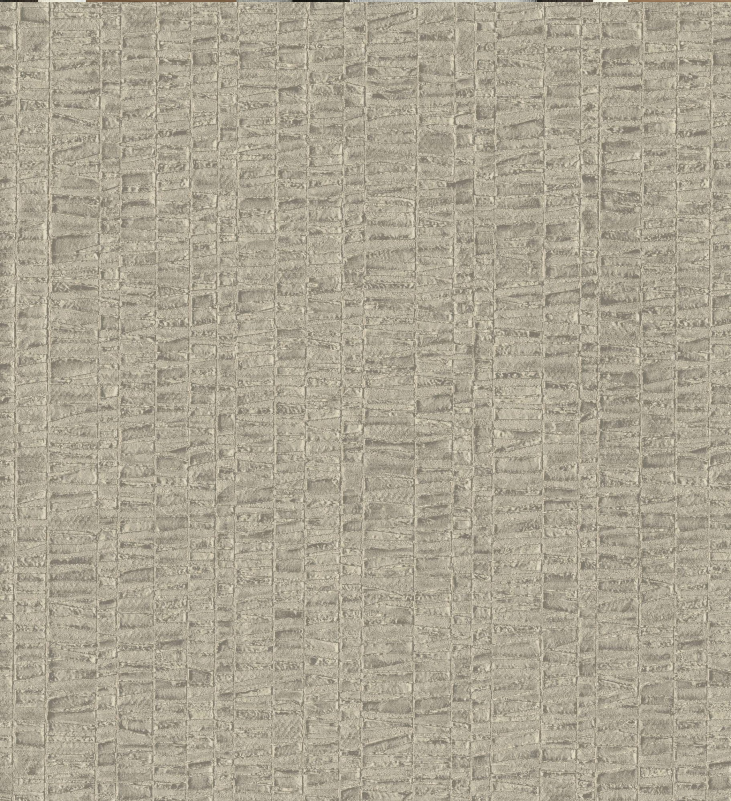

TECHNICAL DATA SHEET

A striking stone effect, Peru is a nature-inspired juxtaposition to smooth surfaces of a modern design. For further information please contact customer services on 03705 117 118.

Product Details

Design:	Peru
SKU:	01F16
Colour Description:	Copper
Width:	130 cm
Length:	30 m
Sold By:	Per linear metre
Construction Type:	Fabric backed Vinyl
Backer:	Non woven polyester
Weight:	455gsm Type II (20oz)
Fire rating:	Euro Class B-s2,d0 Other Fire Certifications available include Russian GOST, Australian AS 5637.1, Chinese 8624

LIGHTFASTNESS

Very Good (6 out of 8)

VOC RATED

A+

Hanging Information

Pattern Repeat:	0cm
Pattern Offset:	0cm
Pattern Overlap:	5cm
Recommended Adhesive:	Murabond Heavy. On dry lining use Murabond Easy Strip. On sealed surfaces use Murabond Sealed Surface Adhesive. For other surfaces contact Customer Services on 03705 117 118.

AVAILABLE COLOURWAYS IN THIS DESIGN
To view the full range of colourways available in this design, please search 'Peru' using the search function tool on the Muraspec website.

Paste to wall

By Reverse Hanging