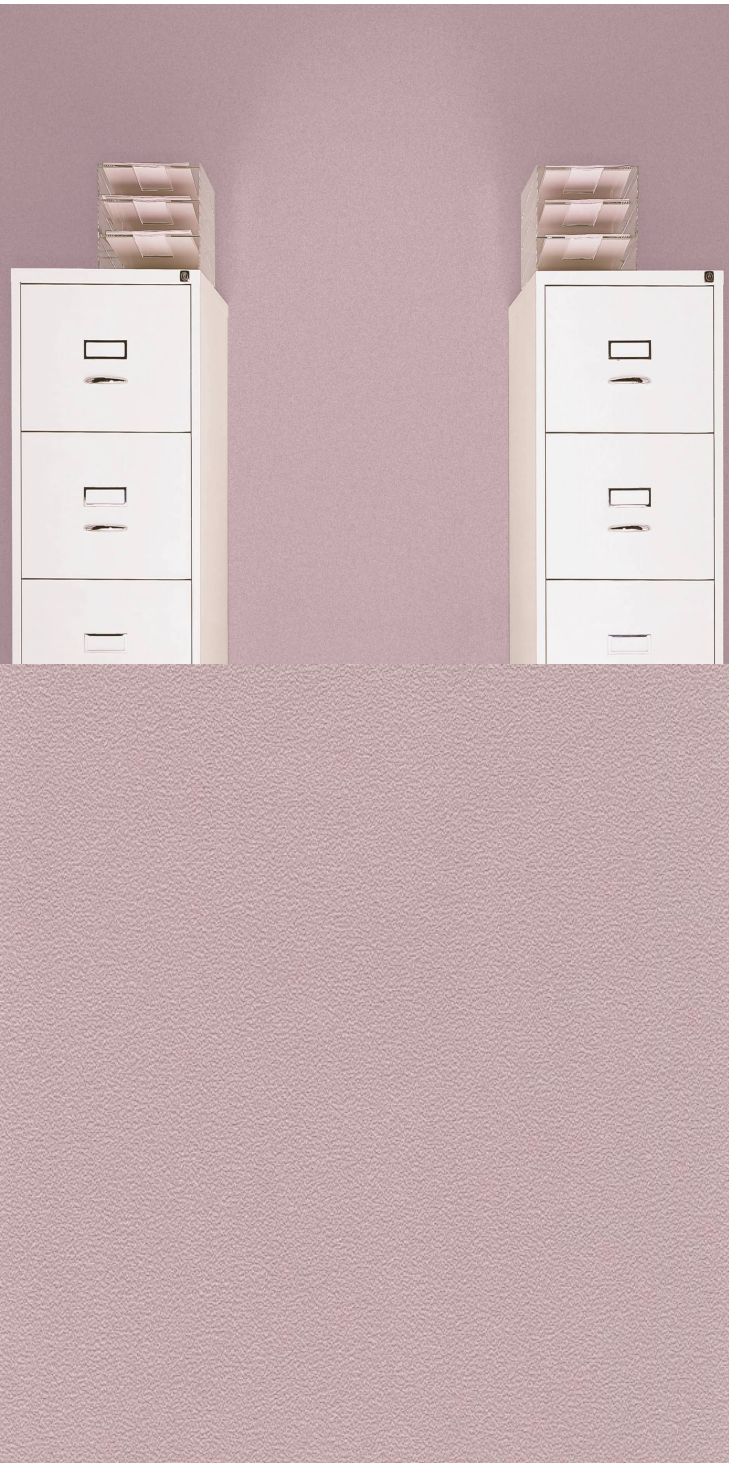

**TECHNICAL DATA SHEET**

For further information please contact customer services on 03705 117 118.

**Product Details**

Design:	Lambourn
SKU:	4221
Colour Description:	Purple
Width:	130 cm
Length:	50 m
Sold By:	Per linear metre
Construction Type:	Paper backed Vinyl
Backer:	Paper
Weight:	300gsm
Fire rating:	Euro Class B-s2,d0 Other Fire Certifications available include Russian GOST, Australian AS 5637.1, Chinese 8624

CLEANABILITY

Fully Washable

CE COMPLIANT

LIGHTFASTNESS

Very good. (6 out of 8  
to BSEN20105)

VOC RATED

**Hanging Information**

Pattern Repeat:	0cm
Pattern Offset:	0cm
Pattern Overlap:	5cm
Recommended Adhesive:	Murabond Light on an absorbent surface. For other surfaces contact Customer Services on 03705 117 118.

**AVAILABLE COLOURWAYS IN THIS DESIGN**

To view the full range of colourways available in this design, please search 'Lambourn' using the search function tool on the Muraspec website.

Paste to wall

By Reverse Hanging