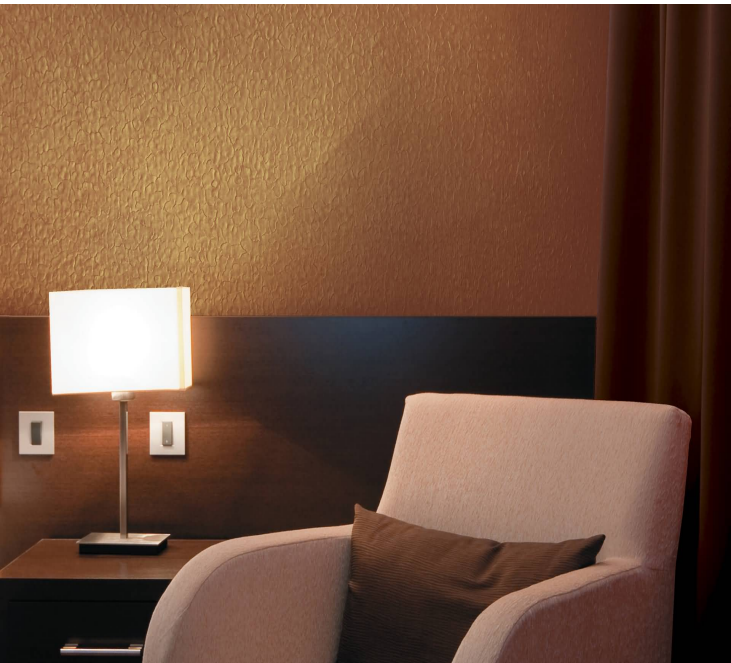

**TECHNICAL DATA SHEET**

Stylish wallcoverings enriched with texture for a warm decorative design scheme. For further information, please contact customer services on 03705 117 118.

**Product Details**

Design:	Verona
SKU:	07A61
Colour Description:	Cream
Width:	130 cm
Length:	30 m
Sold By:	Per linear metre
Construction Type:	Fabric backed Vinyl
Backer:	Osnaburg
Weight:	455gsm Type II (20oz)
Fire rating:	Euro Class B-s2,d0 Other Fire Certifications available include Russian GOST, Australian AS 5637.1, Chinese 8624