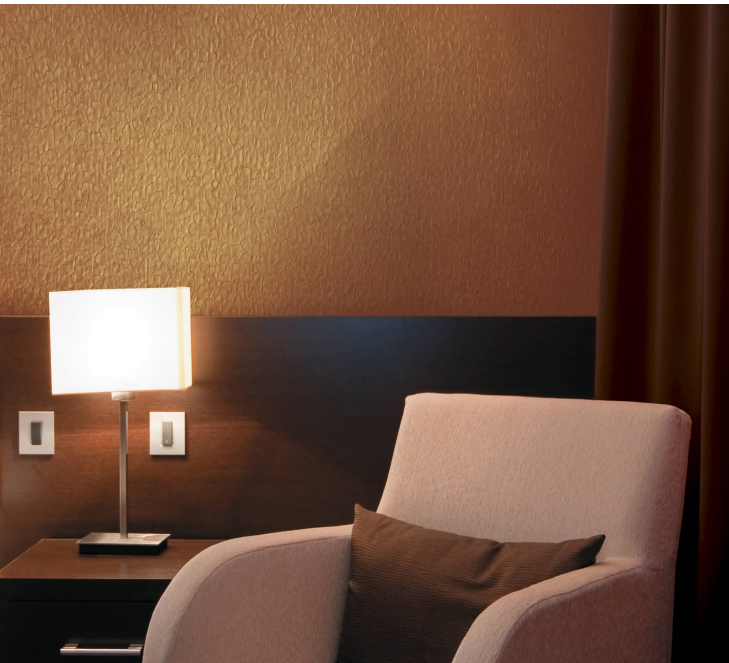

**TECHNICAL DATA SHEET**

Opulent wallcoverings enriched with texture for a warm decorative design scheme. For further information, please contact customer services on 03705 117 118.

**Product Details**

Design:	Verona Pearl
SKU:	07A45
Colour Description:	Gold
Width:	130 cm
Length:	30 m
Sold By:	Per linear metre
Construction Type:	Fabric backed Vinyl
Backer:	Osnaburg
Weight:	455gsm Type II (20oz)
Fire rating:	Euro Class B-s2,d0 Other Fire Certifications available include Russian GOST, Australian AS 5637.1, Chinese 8624