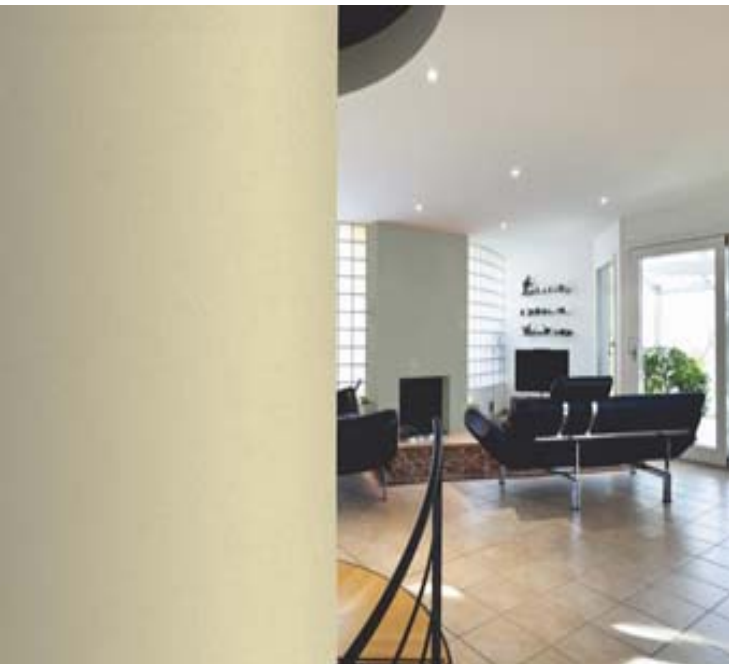

**TECHNICAL DATA SHEET**

ROHAN - A stylish and versatile design featuring a subtle cross weave textile pattern. This classic wallcovering is suitable for any room and works well in large receptions, corridors and high footfall areas. For further information please contact customer services on 03705 117 118.

**Product Details**

Design:	Rohan
SKU:	01A53
Colour Description:	Beige
Width:	130 cm
Length:	30 m
Sold By:	Per linear metre
Construction Type:	Fabric backed Vinyl
Backer:	Non woven polyester
Weight:	360gsm Type I (15oz)
Fire rating:	Euro Class B