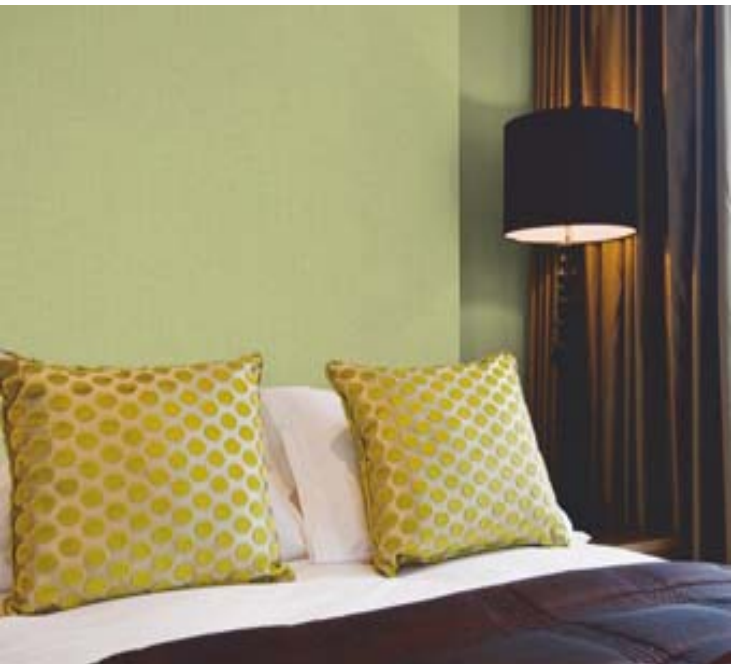

**TECHNICAL DATA SHEET**

ROHAN - A stylish and versatile design featuring a subtle cross weave textile pattern. This classic wallcovering is suitable for any room and works well in large receptions, corridors and high footfall areas. For further information please contact customer services on 03705 117 118.

**Product Details**

Design:	Rohan
SKU:	01A52
Colour Description:	Beige
Width:	130 cm
Length:	30 m
Sold By:	Per linear metre
Construction Type:	Fabric backed Vinyl
Backer:	Non woven polyester
Weight:	360gsm Type I (15oz)
Fire rating:	Euro Class B