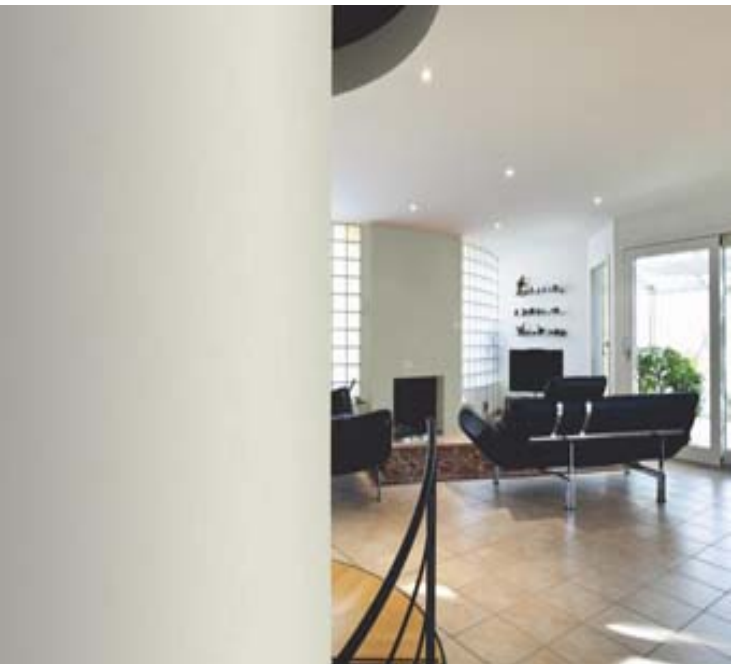

**TECHNICAL DATA SHEET**

ROHAN - A stylish and versatile design featuring a subtle cross weave textile pattern. This classic wallcovering is suitable for any room and works well in large receptions, corridors and high footfall areas. For further information please contact customer services on 03705 117 118.

**Product Details**

Design:	Rohan
SKU:	01A48
Colour Description:	White
Width:	130 cm
Length:	30 m
Sold By:	Per linear metre
Construction Type:	Fabric backed Vinyl
Backer:	Non woven polyester
Weight:	360gsm Type I (15oz)
Fire rating:	Euro Class B